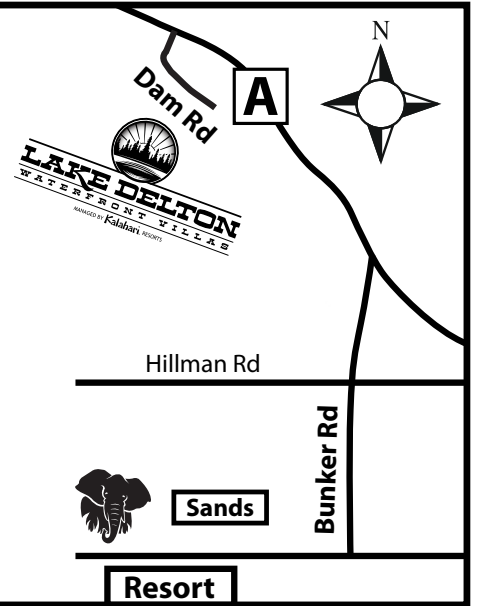

2318

2324
2326

2328
2330

2332
2334

2336
2338

2340
2342

2344
2346

2348
2350

2352
2354

2356

DIRECTIONS:

From Kalahari Drive go East for 0.3 miles until you get to Bunker Rd and make a left. Continue on Bunker Rd for 1.9 miles until you get to CTY HWY A and turn left. Continue on CTY HWY A for 0.6 miles and turn left onto Dam Rd.

GPS users set route to 333 County Road A, Wisconsin Dells, WI 53965.

KAMINSKI PARK

BEACH

PARTY DECK

LAKE DELTON