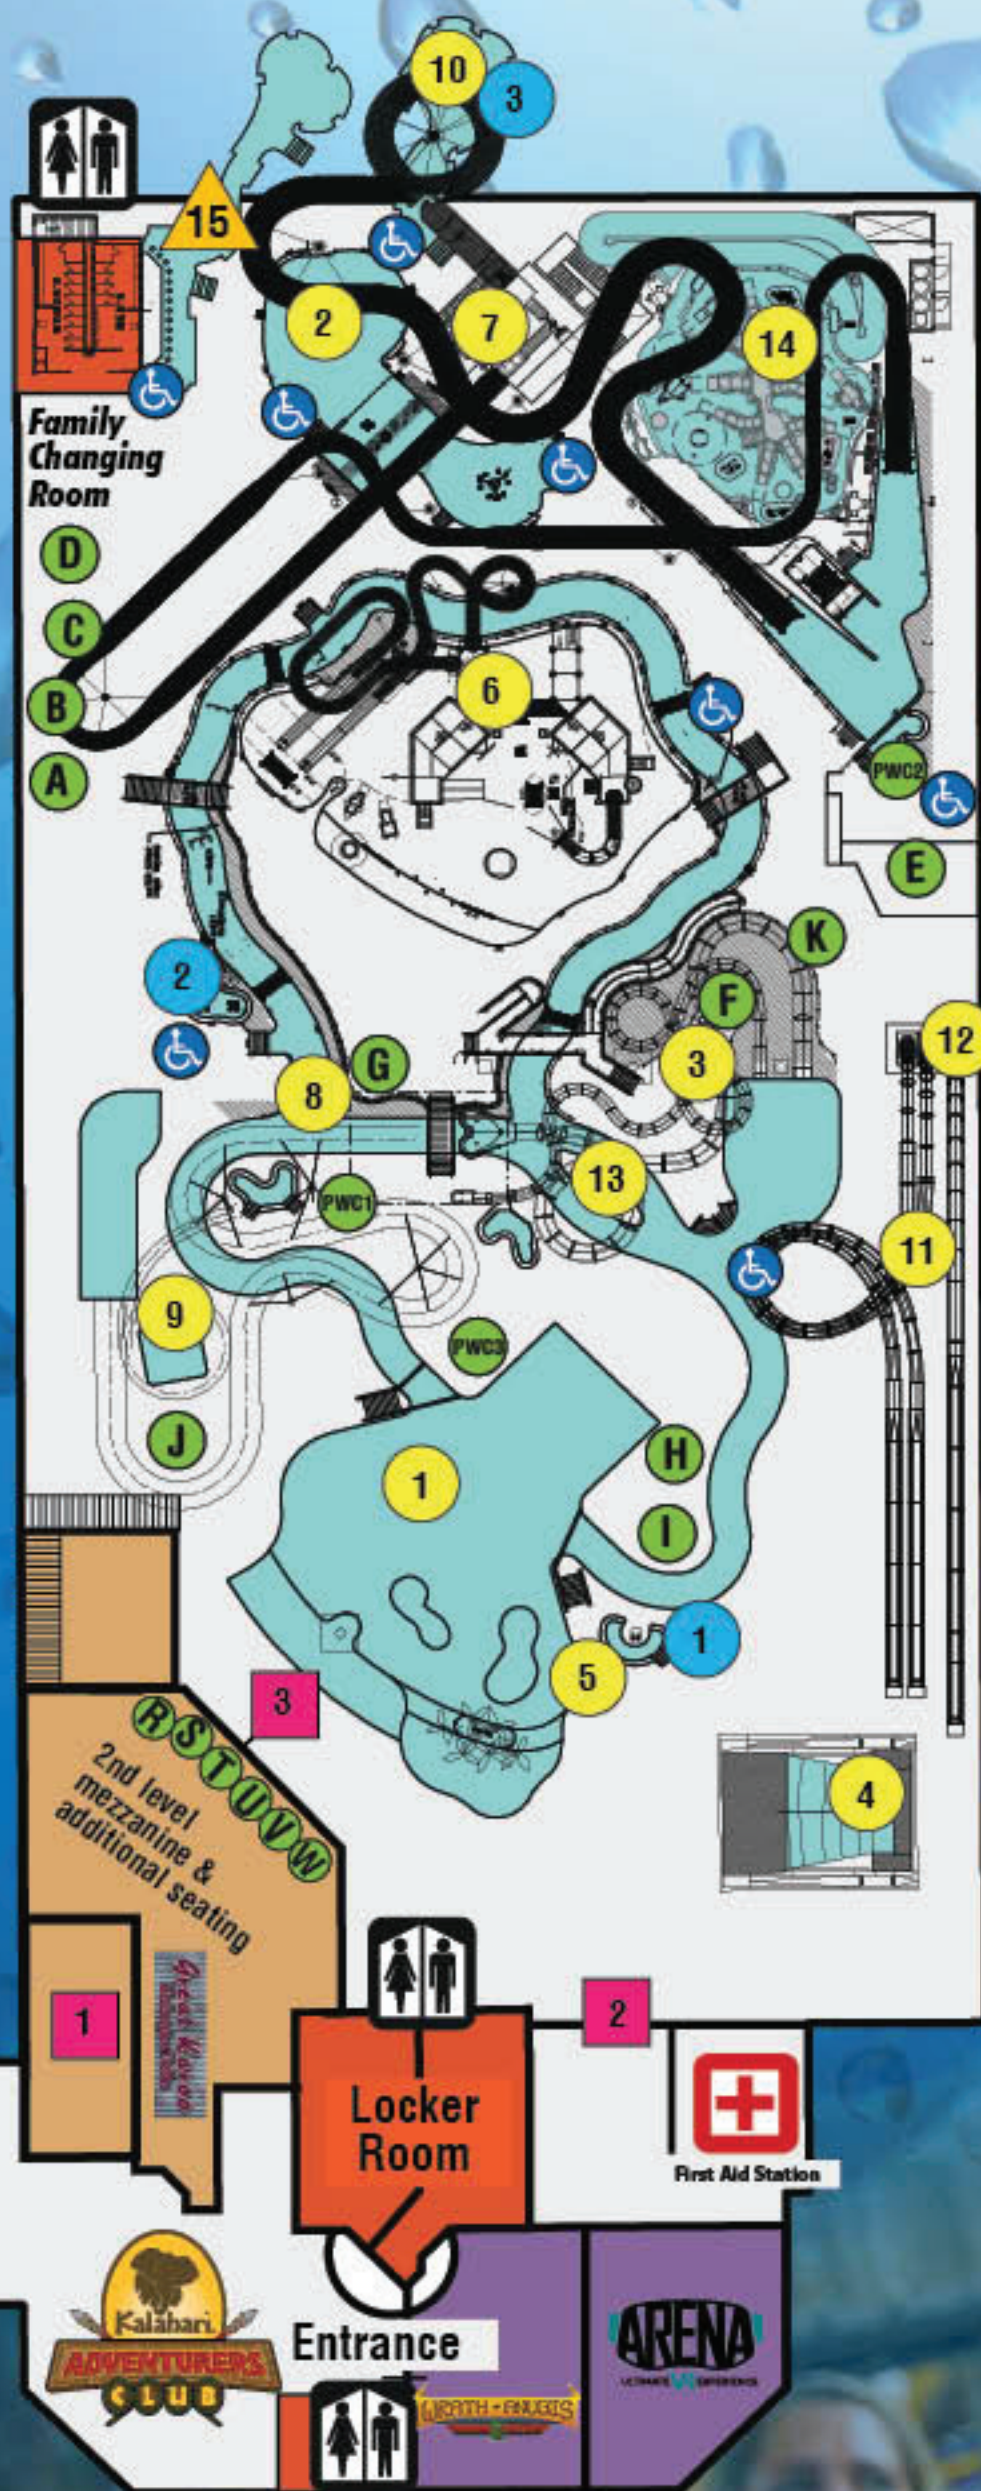

# INDOOR WATERPARK

	Attraction	Number of riders	Height	Weight	Body/Mat/Tube
1	Wave Pool	N/A	Riders under 48" must be accompanied by an adult	N/A	N/A
2	Crocodile Cove	N/A	Riders under 48" must be accompanied by an adult	N/A	N/A
3	Elephant's Trunk	1	48" and over	250 lbs max	Body
4	Flowrider	1	Bodyboarding 42" and over Stand Up Surfing 62" and over	N/A	Board
5	Lazy River	1 or 2	Riders under 48" must be accompanied by an adult	N/A	Single or double tubes
6	Leopard's Lair	1	N/A	100 lbs max	N/A
7	Master Blaster	1 or 2	42" and over	Minimum 115 lbs Maximum 450 lbs	Tube
8	Rippling Rhino	2 or 3	Riders under 48" must be accompanied by an adult	N/A	Tube
9	Tanzanian Twister	1	48" and over	250 lbs max	Body
10	Victoria Falls	2 or 3	Riders under 48" must be accompanied by an adult	N/A	Tube
11	Sahara Sidewinders	1	64" and over	300 lbs max	Body
12	Screaming Hyena	1	64" and over	300 lbs max	Body
13	Zig Zag Zebra	1	42" and over	400 lbs max	Single or double tube
14	Tiko's Watering Hole	1 or 2	48" and under preferred	N/A	N/A

- 1-3 Hot Tubs
- A-K Cabanas (A-D, G, J, K are handicap accessible)
- PWC Private Whirlpool Cabanas (PWC2 is handicap accessible)
- Handicap Accessible

## CONCESSIONS

- 1 Safari Snacks
- 2 Cracked Coconut
- 3 Zulu Grille
- 15 Mud Hut Swim-Up Bar. Must be 21+ to enter. 110 Person Capacity