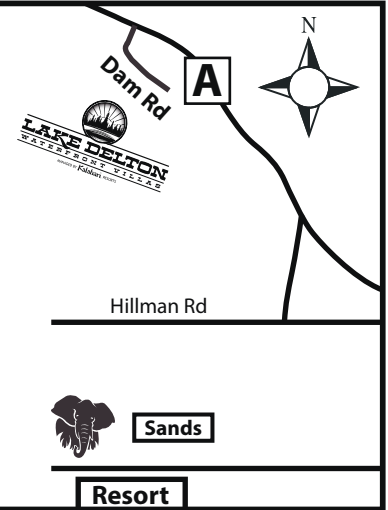

LAKE DELTON

WATERFRONT VILLAS

MANAGED BY **Kalahari** RESORTS

CTY HWY A

DAM RD

CABIN	
COTTAGE	
CHALET Cabin and Cottage Combination	
RETREAT	
HOMESTEAD	

DIRECTIONS:

From Kalahari Drive go East for 0.3 miles until you get to Bunker Rd and make a left. Continue on Bunker Rd for 1.9 miles until you get to CTY HWY A and turn left. Continue on CTY HWY A for 0.6 miles and turn left onto Dam Rd.

GPS users set route to
45 Dam Rd,
Wisconsin Dells, WI 53965

KAMINSKI PARK

LAKE DELTON

PARTY DECK