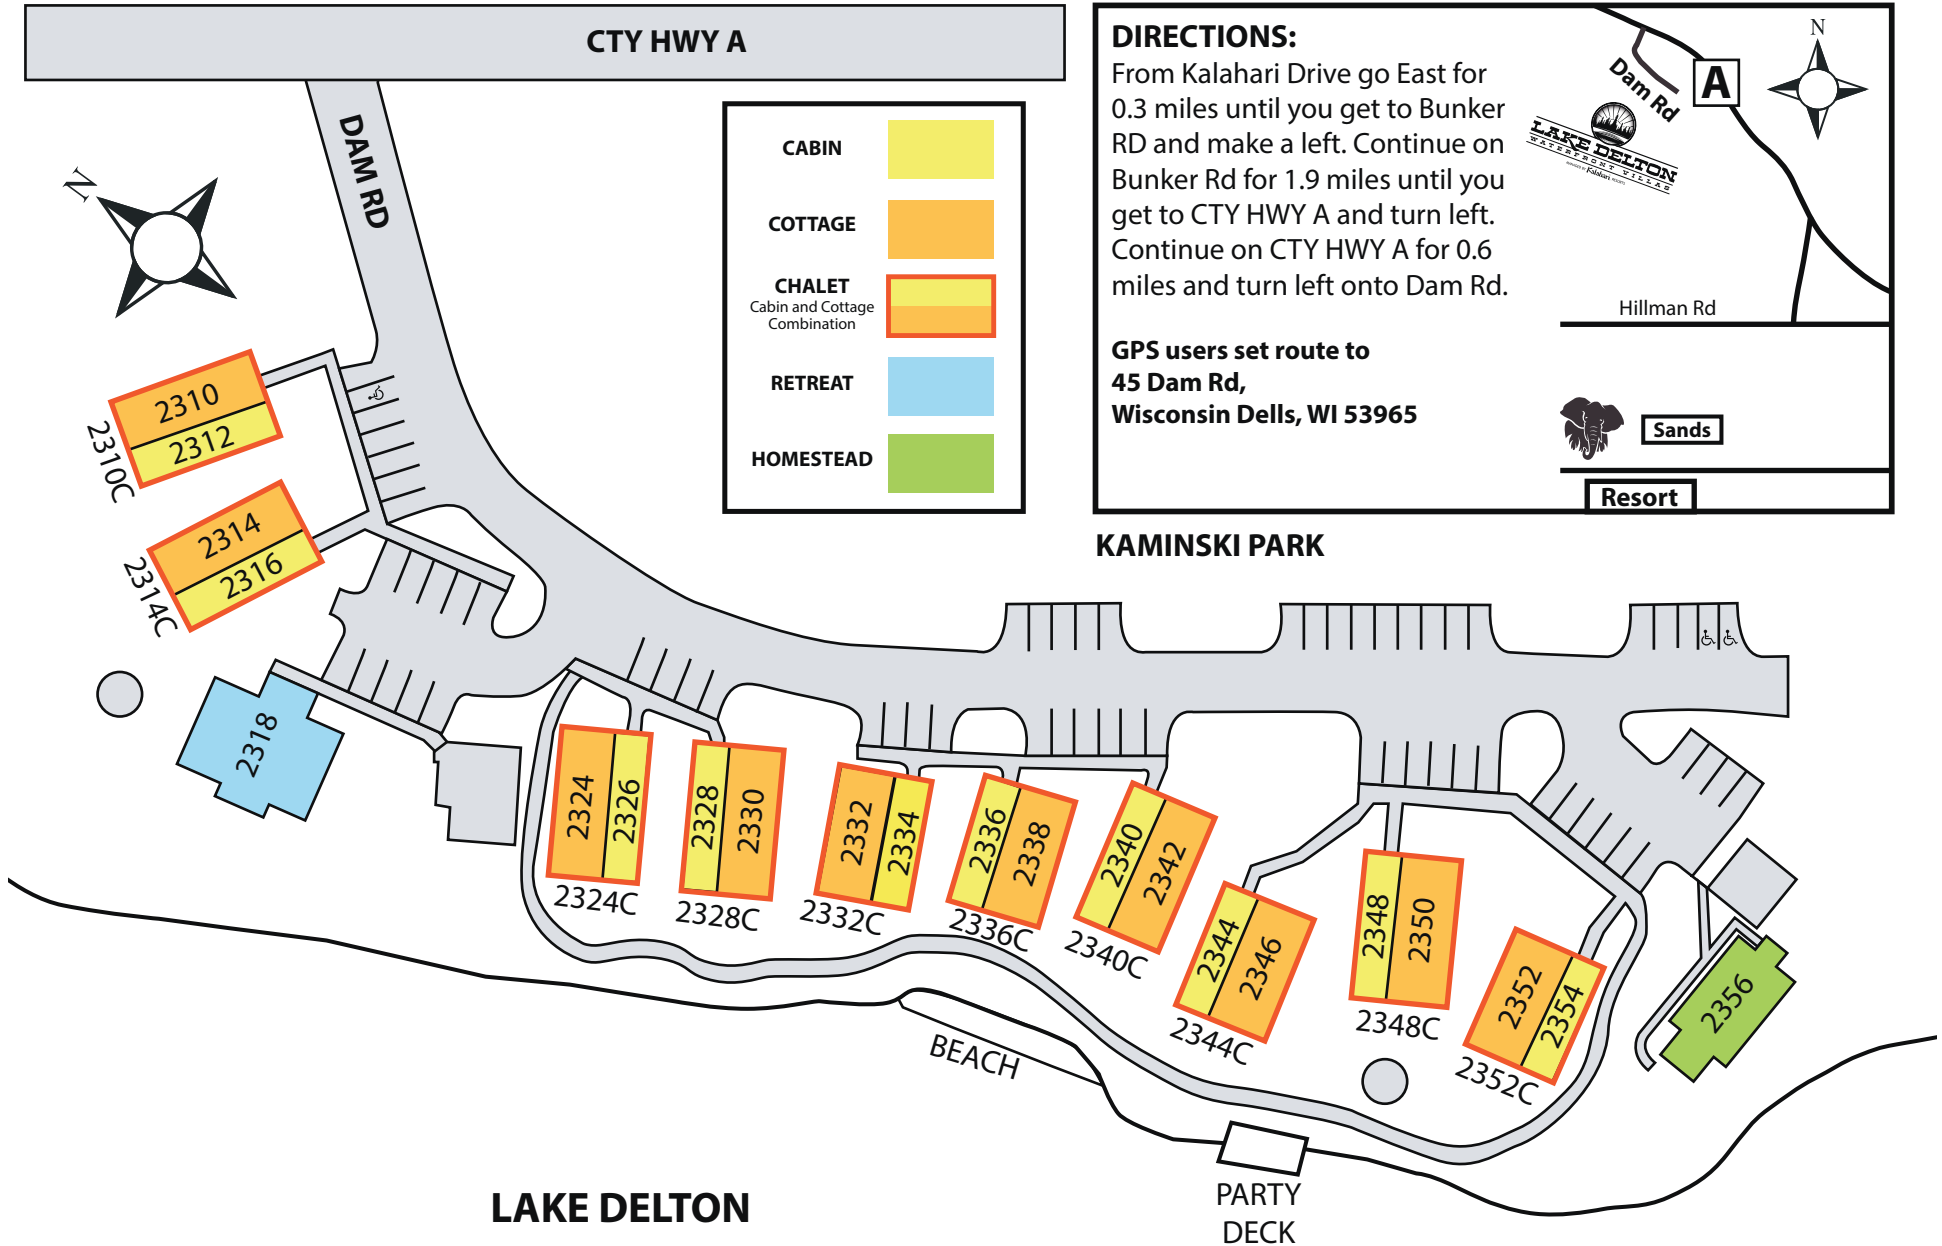

LAKE DELTON

WATERFRONT VILLAS

MANAGED BY **Kalahari** RESORTS

CTY HWY A

DAM RD

CABIN	
COTTAGE	
CHALET Cabin and Cottage Combination	
RETREAT	
HOMESTEAD	

DIRECTIONS:

From Kalahari Drive go East for 0.3 miles until you get to Bunker Rd and make a left. Continue on Bunker Rd for 1.9 miles until you get to CTY HWY A and turn left. Continue on CTY HWY A for 0.6 miles and turn left onto Dam Rd.

GPS users set route to
45 Dam Rd,
Wisconsin Dells, WI 53965

KAMINSKI PARK

LAKE DELTON

PARTY DECK