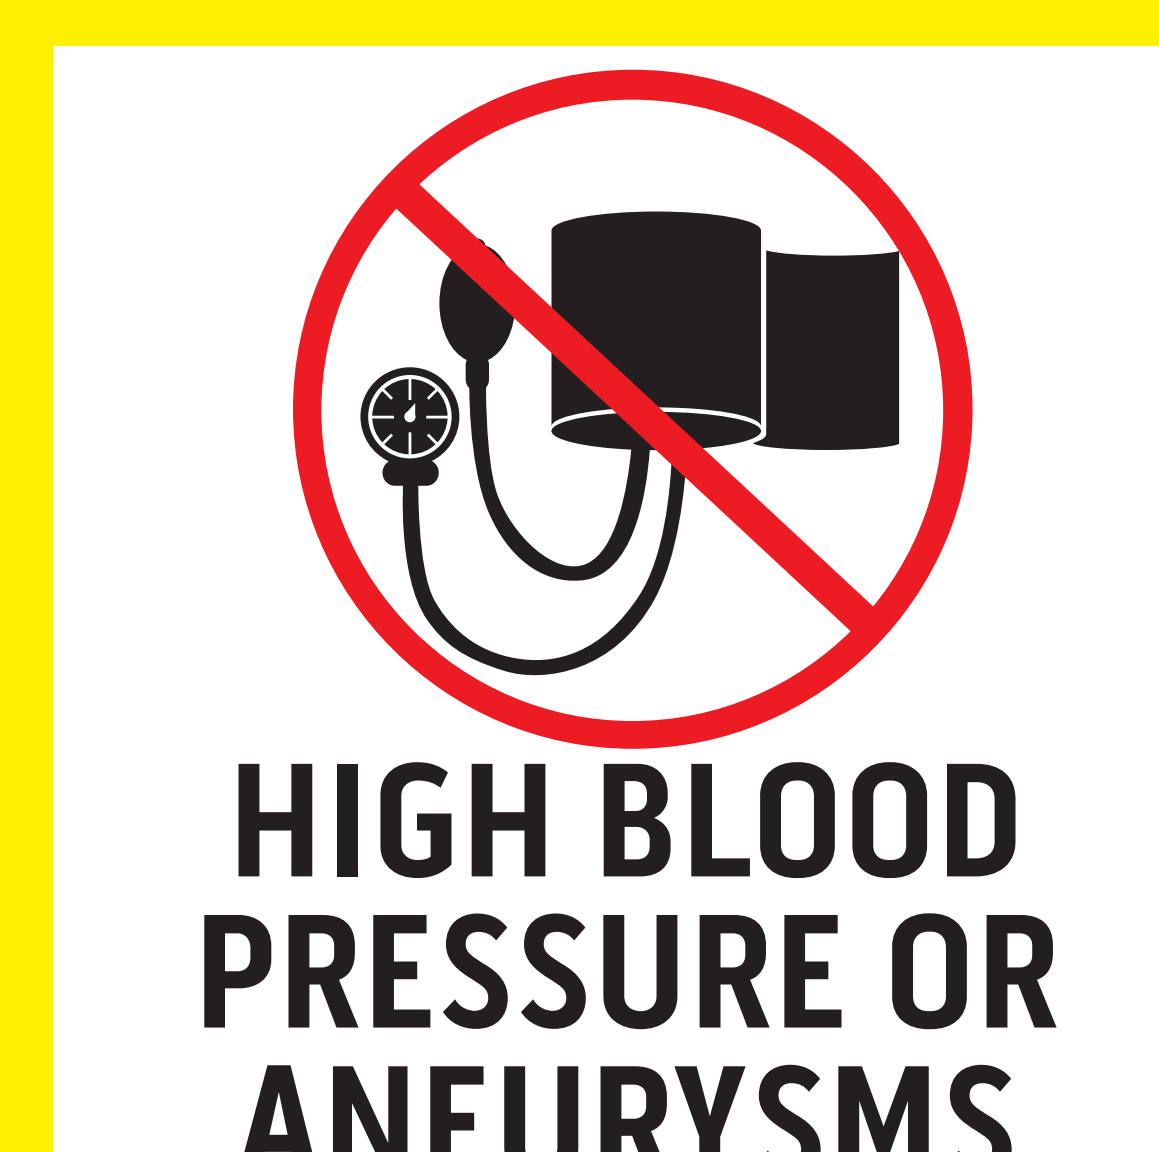

THIRSTY TURTLE

**WARNING: NO LIFEGUARD ON DUTY.
SWIM AT YOUR OWN RISK.**

- Prolonged underwater swimming or breath holding is not permitted.
- No jumping or diving.
- Please drink responsibly.

**OUR LIFEGUARDS ARE HIGHLY TRAINED
AND QUALIFIED, PLEASE ADHERE TO THEIR
INSTRUCTIONS AT ALL TIMES.**

- All riders must comply with all posted and oral rules and refrain from acting in a manner which may knowingly cause or contribute to the injury of themselves or others or in a manner contrary to prohibited acts for riders set forth in the act.