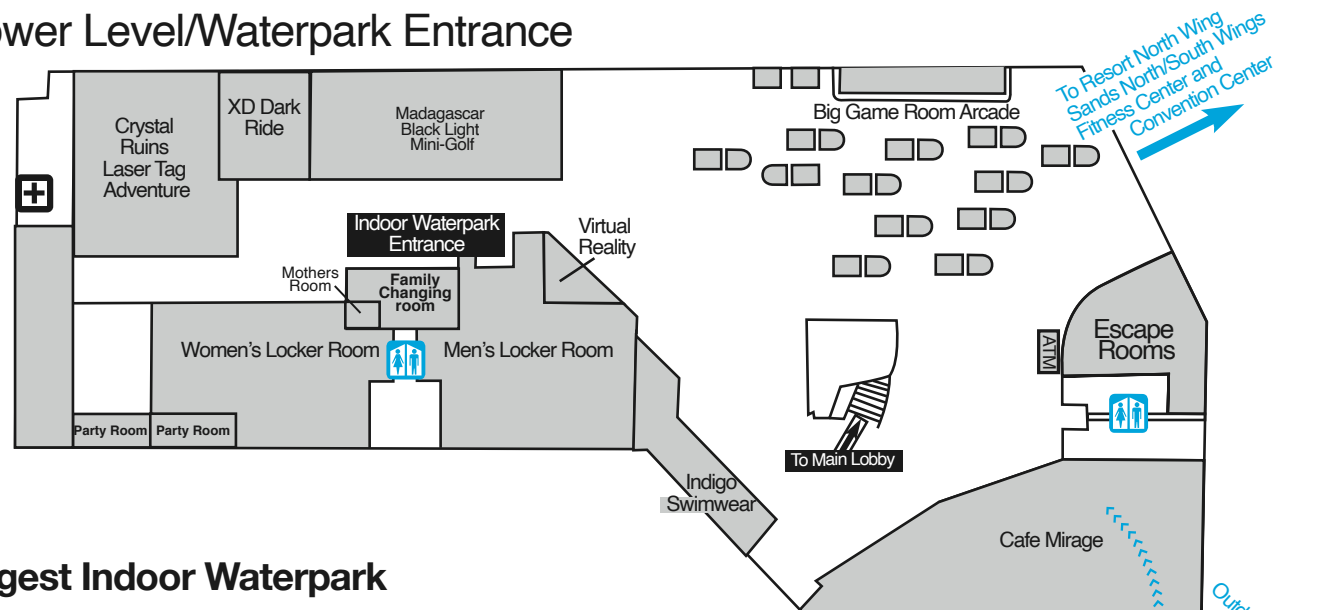

Lobby Lower Level/Waterpark Entrance