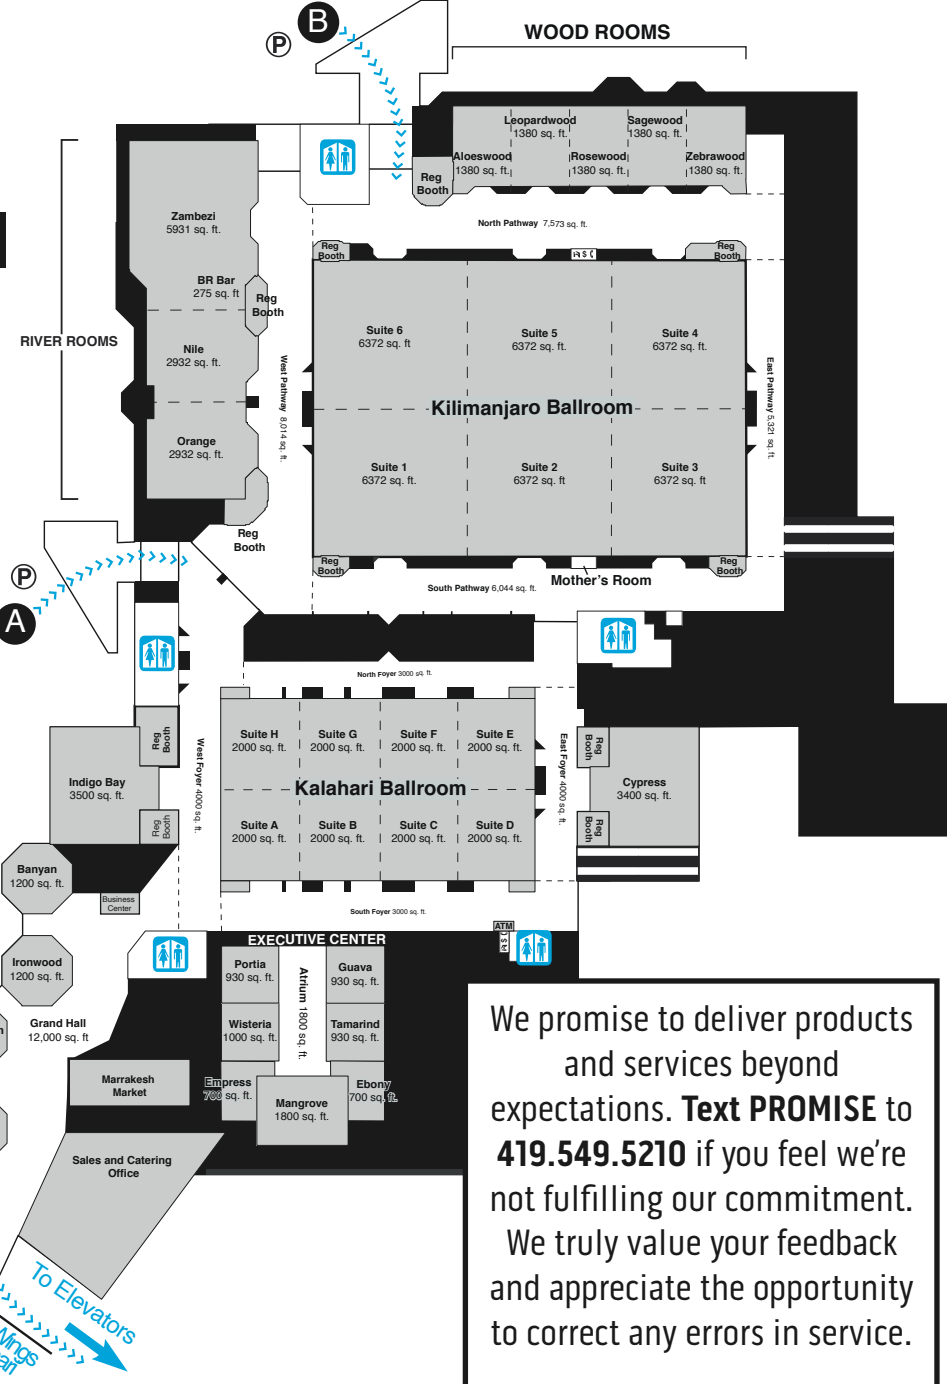

Ohio's Largest Indoor Waterpark

We promise to deliver products and services beyond expectations. **Text PROMISE** to 419.549.5210 if you feel we're not fulfilling our commitment. We truly value your feedback and appreciate the opportunity to correct any errors in service.

Waterpark Awareness

Kalahari Resort takes every precaution to insure the safety of our guests including having CPR trained lifeguards and strictly adhering to State standards for pool cleanliness, water quality and safety.

Please read carefully so that you and your family can avoid some of the inherent risks associated with Waterpark fun.

*To insure optimum safety, children under 14 years of age should be in the direct supervision of an ADULT at all times.

*Non-swimmers should wear life jackets, which are available at no charge on a first come-first serve basis.

*Please shower before and after using the waterpark.

*Swimmers that are under 48" tall are required to wear a life jacket, which are available at no charge on a first come-first serve basis.

*Children that are not toilet trained are required to wear swim diapers.

*Please note that some water depths exceed 5 feet and that many attractions have height restrictions and can also include currents or wave actions.

*Coolers, glass containers and any type of carry-in food or beverage are not permitted in the Indoor or Outdoor Waterpark.

*Repeated or extended exposure to chemically treated water may cause skin, eye or throat irritations.

*Please limit you and your children's exposure to hot tubs. Due to safety concerns we do not recommend you permit children under the age of 6 to use hot tubs.

*Section 1711.551 of the Revised Ohio Code requires that riders must obey all warnings and directions regarding rides and behave in a manner that will not cause or contribute to injury to themselves or others. Failure to comply is a misdemeanor.

*Observe each attraction, read the rules and decide if it is appropriate for you prior to participation.