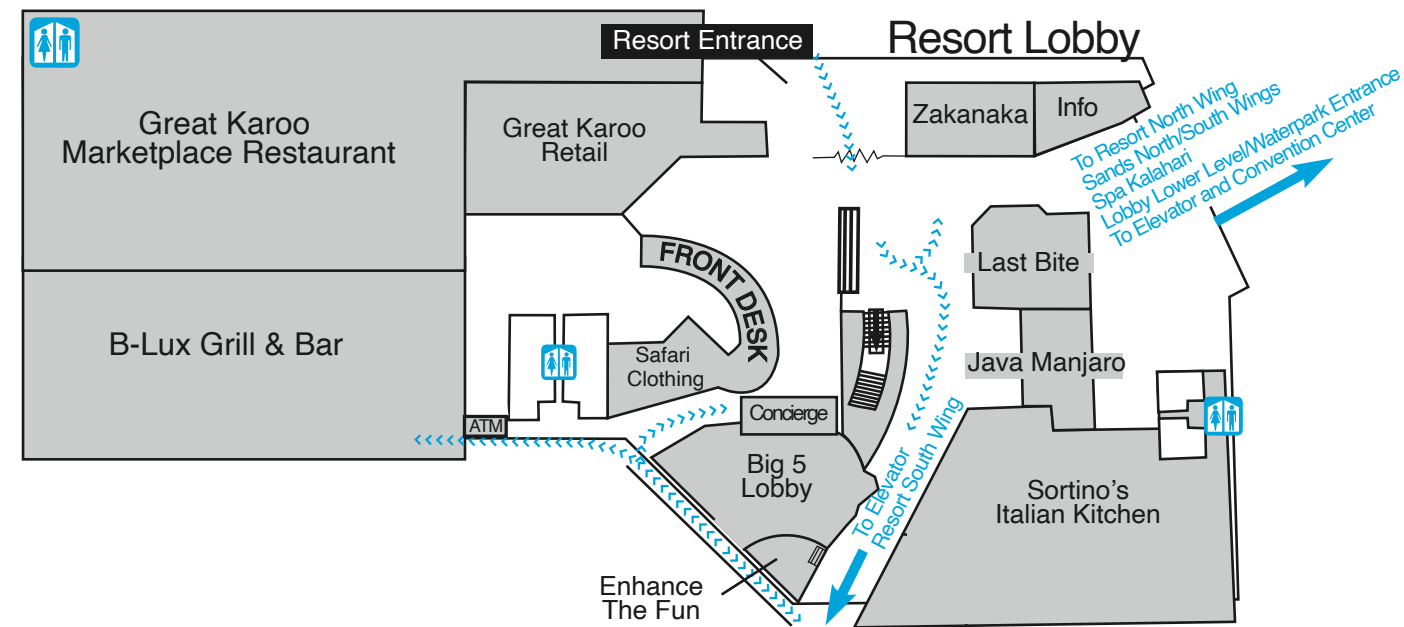

Lobby Lower Level/Waterpark Entrance