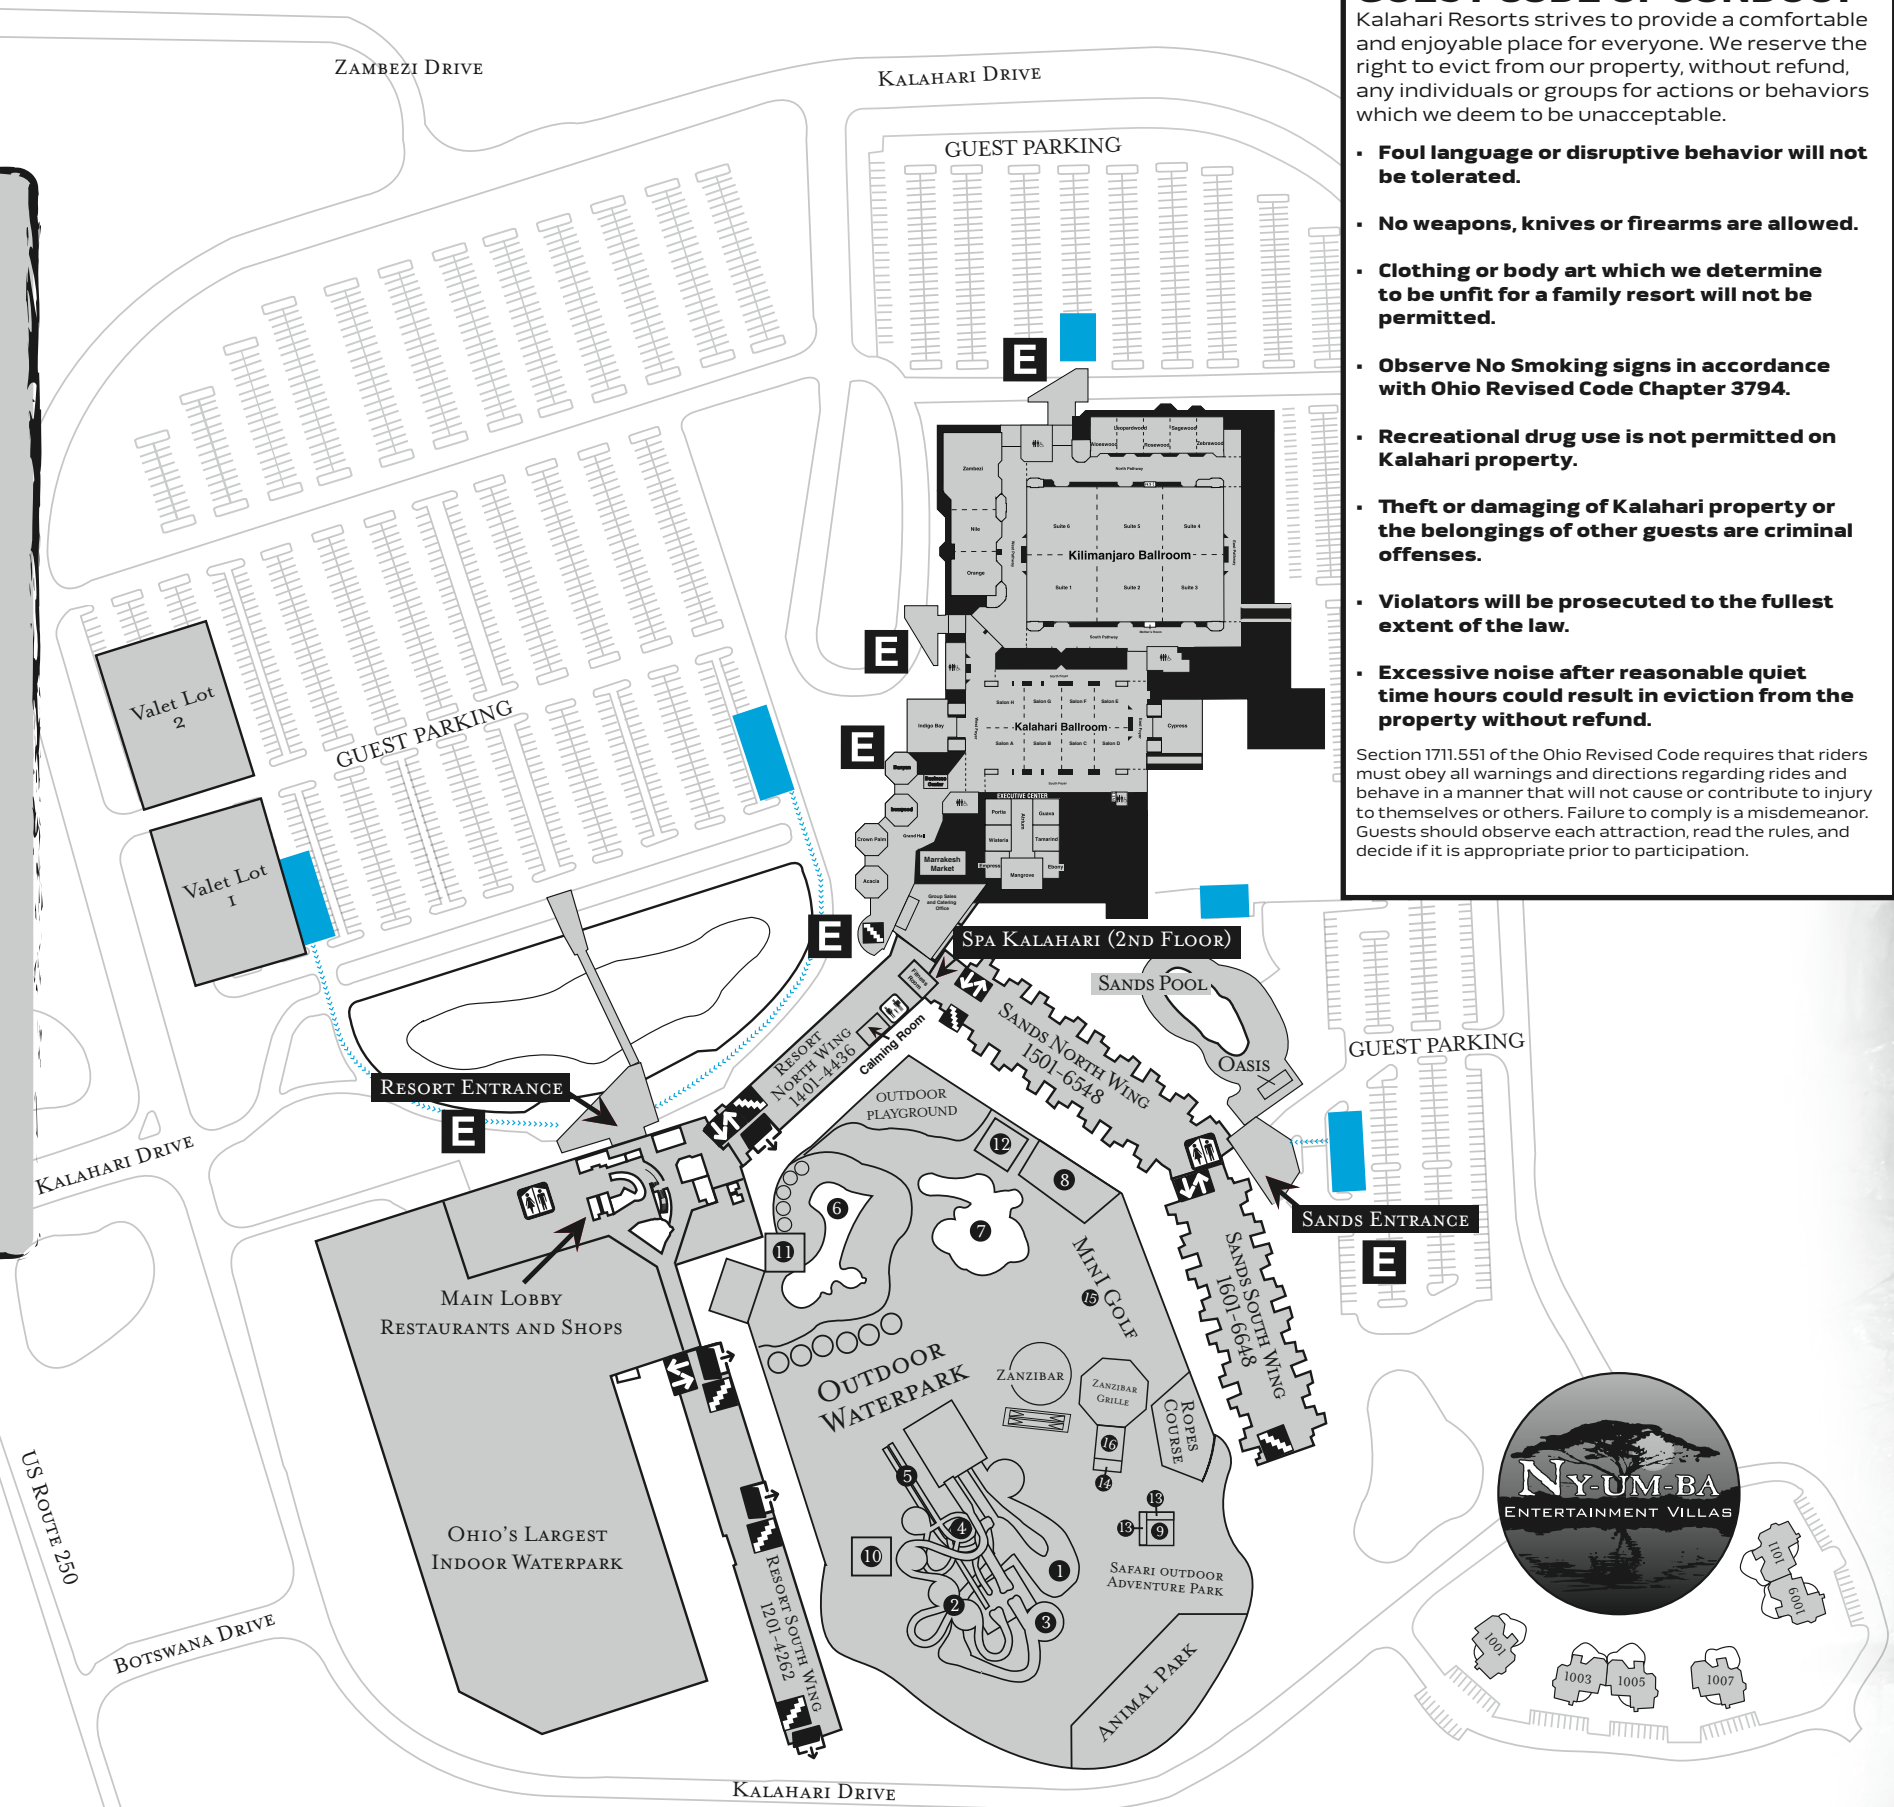

Section 1711.551 of the Ohio Revised Code requires that riders must obey all warnings and directions regarding rides and behave in a manner that will not cause or contribute to injury to themselves or others. Failure to comply is a misdemeanor. Guests should observe each attraction, read the rules, and decide if it is appropriate prior to participation.

- RESORT SOUTH WING**
 1201 - 1260
 2201 - 2260
 3201 - 3260
 4201 - 4262
- RESORT NORTH WING**
 1401 - 1435
 2401 - 2435
 3401 - 3436
 4401 - 4436
- SANDS NORTH WING**
 1501 - 1548
 2501 - 2548
 3501 - 3548
 4501 - 4548
 5501 - 5548
 6501 - 6548
- SANDS SOUTH WING**
 1601 - 1648
 2601 - 2648
 3601 - 3648
 4601 - 4648
 5601 - 5648
 6601 - 6648

- OUTDOOR WATERPARK**
- 1 Stingray
 - 2 Sahara Sidewinder
 - 3 Tornado Alley
 - 4 Serengeti Sidewinder
 - 5 Extreme Rush
 - 6 Lagoon Pool
 - 7 Kids Safari Pool
 - 8 Bugs Burrow
- SAFARI OUTDOOR ADVENTURE PARK**
- 9 Zip Line Tower Entrance
 - 10 Zip Line Tower #2
 - 11 Zip Line Tower #3
 - 12 Zip Line Tower #4
 - 13 Climbing Walls
 - 14 Safari Outdoor Adventure Park Ticket Sales
 - 15 Mini Golf
 - 16 Restrooms