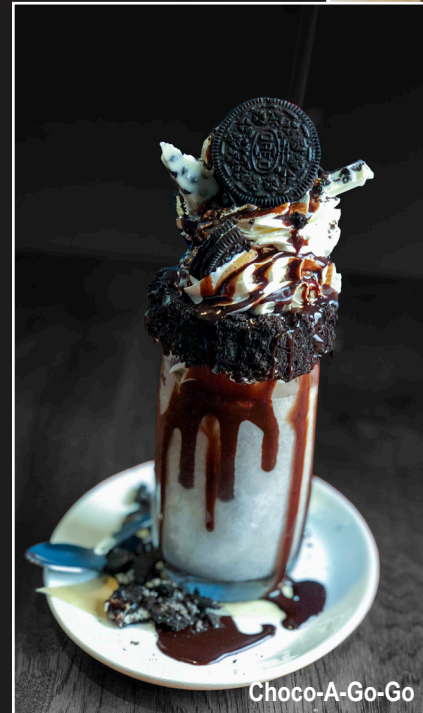

BEER

DRAFT

	16 oz.	34 oz.	PITCHER
Michelob Ultra	8	15	28
Miller Lite	8	15	28
Shiner Bock	8	15	28
Blue Moon	8	15	28
Dos XX Lager	9	17	32
Sam Adams Seasonal	8	15	28
Electric Jellyfish IPA	9	17	32
Hi Sign <i>Rotating Selection</i>	9	17	32
Karbach Hopadillo	9	17	32
Karbach Love Street	9	17	32
Stella Artois	9	17	32
McConauhaze Hazy IPA	9	17	32

ALUMINUM BOTTLE/CAN

Angry Orchard Crisp Cider 12 oz.	8
Bud Light 16 oz.	8
Budweiser 16 oz.	8
Coors Light 16 oz.	8
Corona Extra 16 oz.	9
Dos Equis XX Chelada Lime and Salt 12 oz.	8
Guinness Extra Stout 14.9 oz.	9
Heineken 16 oz.	9
Lagunitas IPA 12 oz.	8
Lone Star 16 oz.	8
Michelob Ultra	8
Tecate 16 oz.	9
Twisted Tea 16 oz.	8
Twisted Tea Half & Half 12 oz.	8

SELTZERS

CLASSIC

White Claw	8
Mango	
Black Cherry	

PREMIUM

Truly	9
Wild Berry	
Strawberry Lemonade	

LUXURY

High Noon Vodka & Soda	10
Watermelon	
Pineapple	

NON-ALCOHOLIC

Athletic Brewing Company

Run Wild IPA	7
Upside Dawn Golden Ale	7

Sam Adams

Just the Haze IPA	7

BUCKET OF ALUMINUM BOTTLES/CANS 40

Mix & Match any 5 cans excluding High Noon

TEXAS BEER FLIGHT 12

Your choice of 4 assorted draft Brews

20 oz. SOUVENIR PILSNER CUP 16

Refill 9

HARD SHAKES

CHOCO-A-GO-GO 18

Baileys Irish Cream, Kahlua, Oreo cookies, chocolate sauce

LOST WEEKEND 18

New Amsterdam vodka, Crème de Cacao, Nutella, toasted marshmallow, graham cracker

BANANAS FOSTER 18

Myers's Dark rum, Crème de Banana, vanilla, caramel, banana brûlée, chocolate sauce, whipped cream

SHAKE
YOUR
BURGER