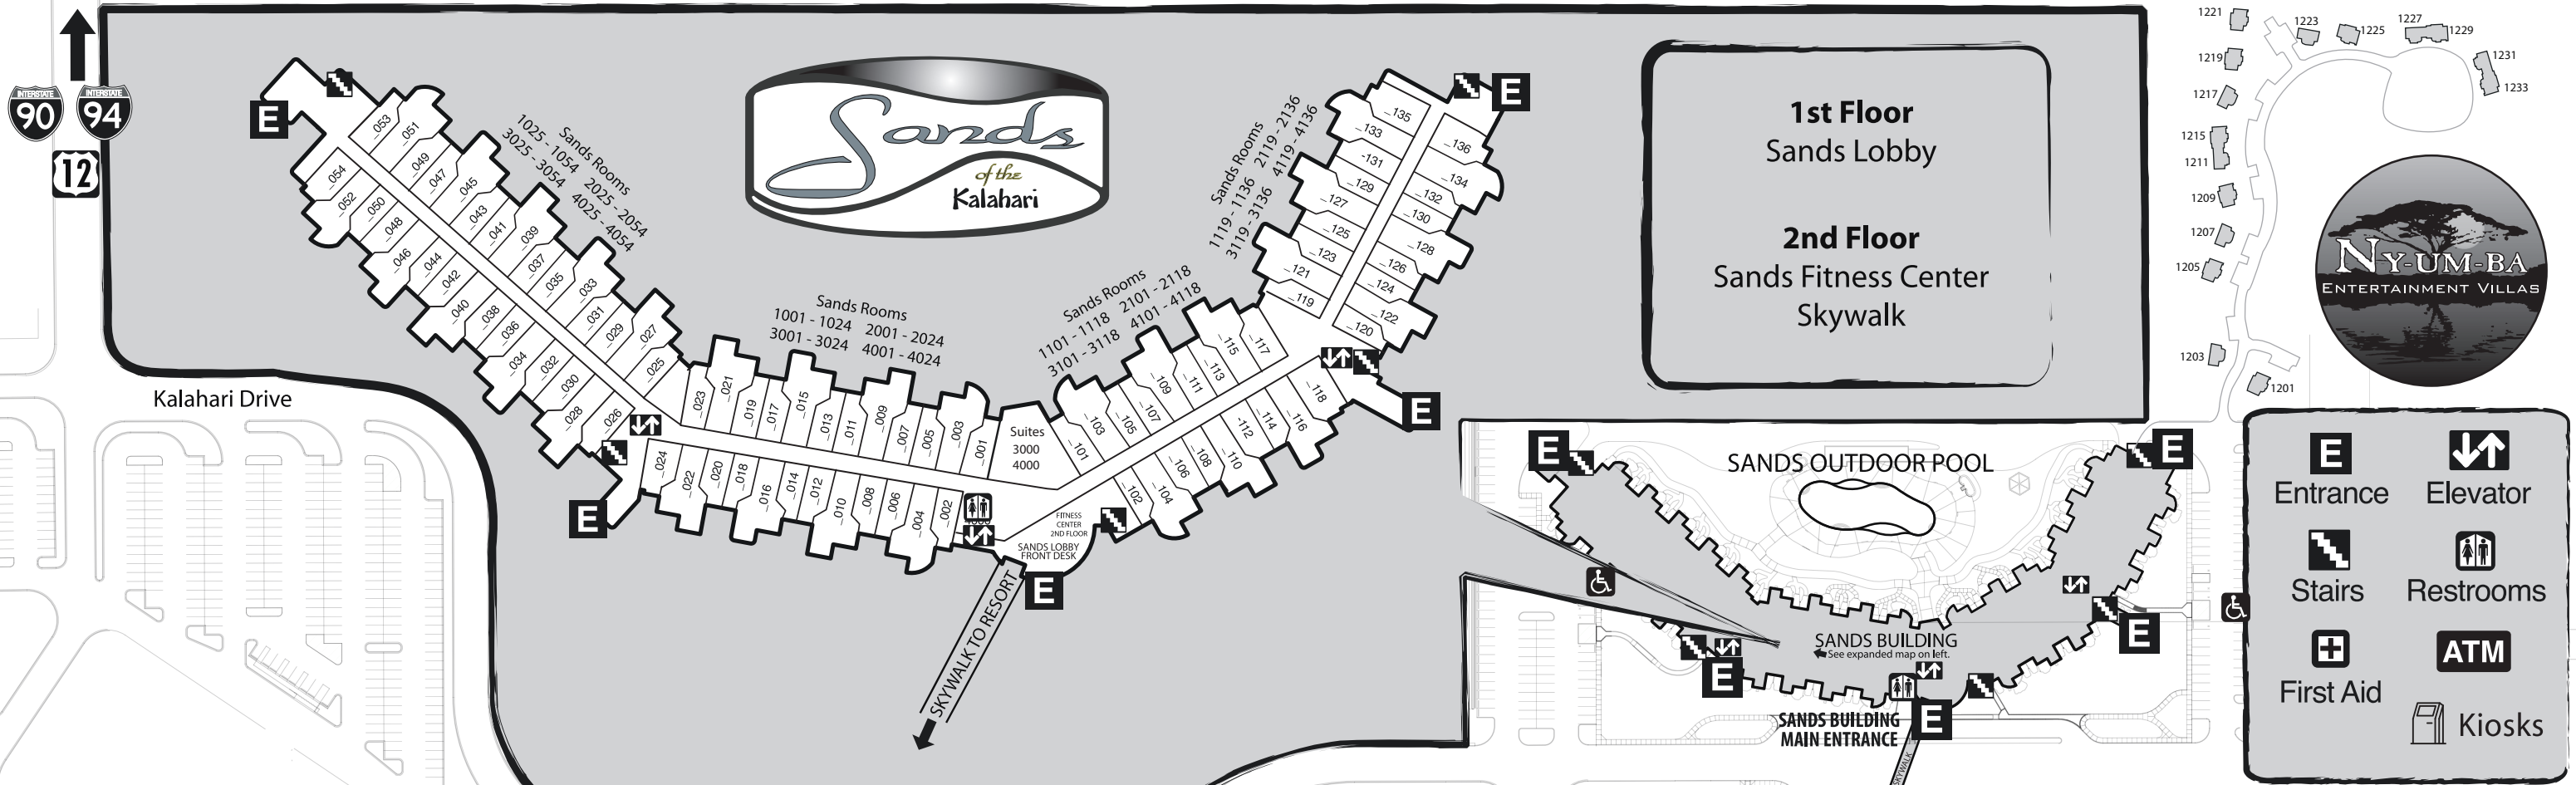

LAKE DELTON

WATERFRONT VILLAS

BY **Kalahari** RESORTS

TRAIL GUIDE

Guide:

Kalahari
RESORTS & CONVENTIONS

1305 KALAHARI DRIVE
WISCONSIN DELLS, WI
TOLL FREE 1-877-KALAHARI (525-2427)
KALAHARIRESORTS.COM

090823

TOM FOOLERY'S
ADVENTURE PARK

Tom Foolerys Adventure Park. An interactive world of fun and adventure with state-of-the-art thrill rides, games, and more! This whopping 100,000 sq ft theme park features a challenging ropes course, climbing wall challenges, an indoor zip line, bowling, laser tag, mini golf and 250 of the very best in arcade games - when it's time to dry off or you just want to up the thrill level, this adventurous park will have just what you need.

- Features include:
- 24 Lanes of Lave Flow Bowling
 - G-Force One
 - XD Dark Ride
 - Atomic Rush
 - Meteorace
 - Ferris Wheel
 - The Conquerors of Mt. Foolmore
 - Lazer Tag
 - Legends of the Lost Jungle
 - Toucan High Climb
 - Kalahari Carousel
 - Lil' Toucan Tree House
 - RevoFOOLtion
 - Lazer Frenzy
 - Arizona Sunshine
 - Maximum Foolcity
 - Arcade Games