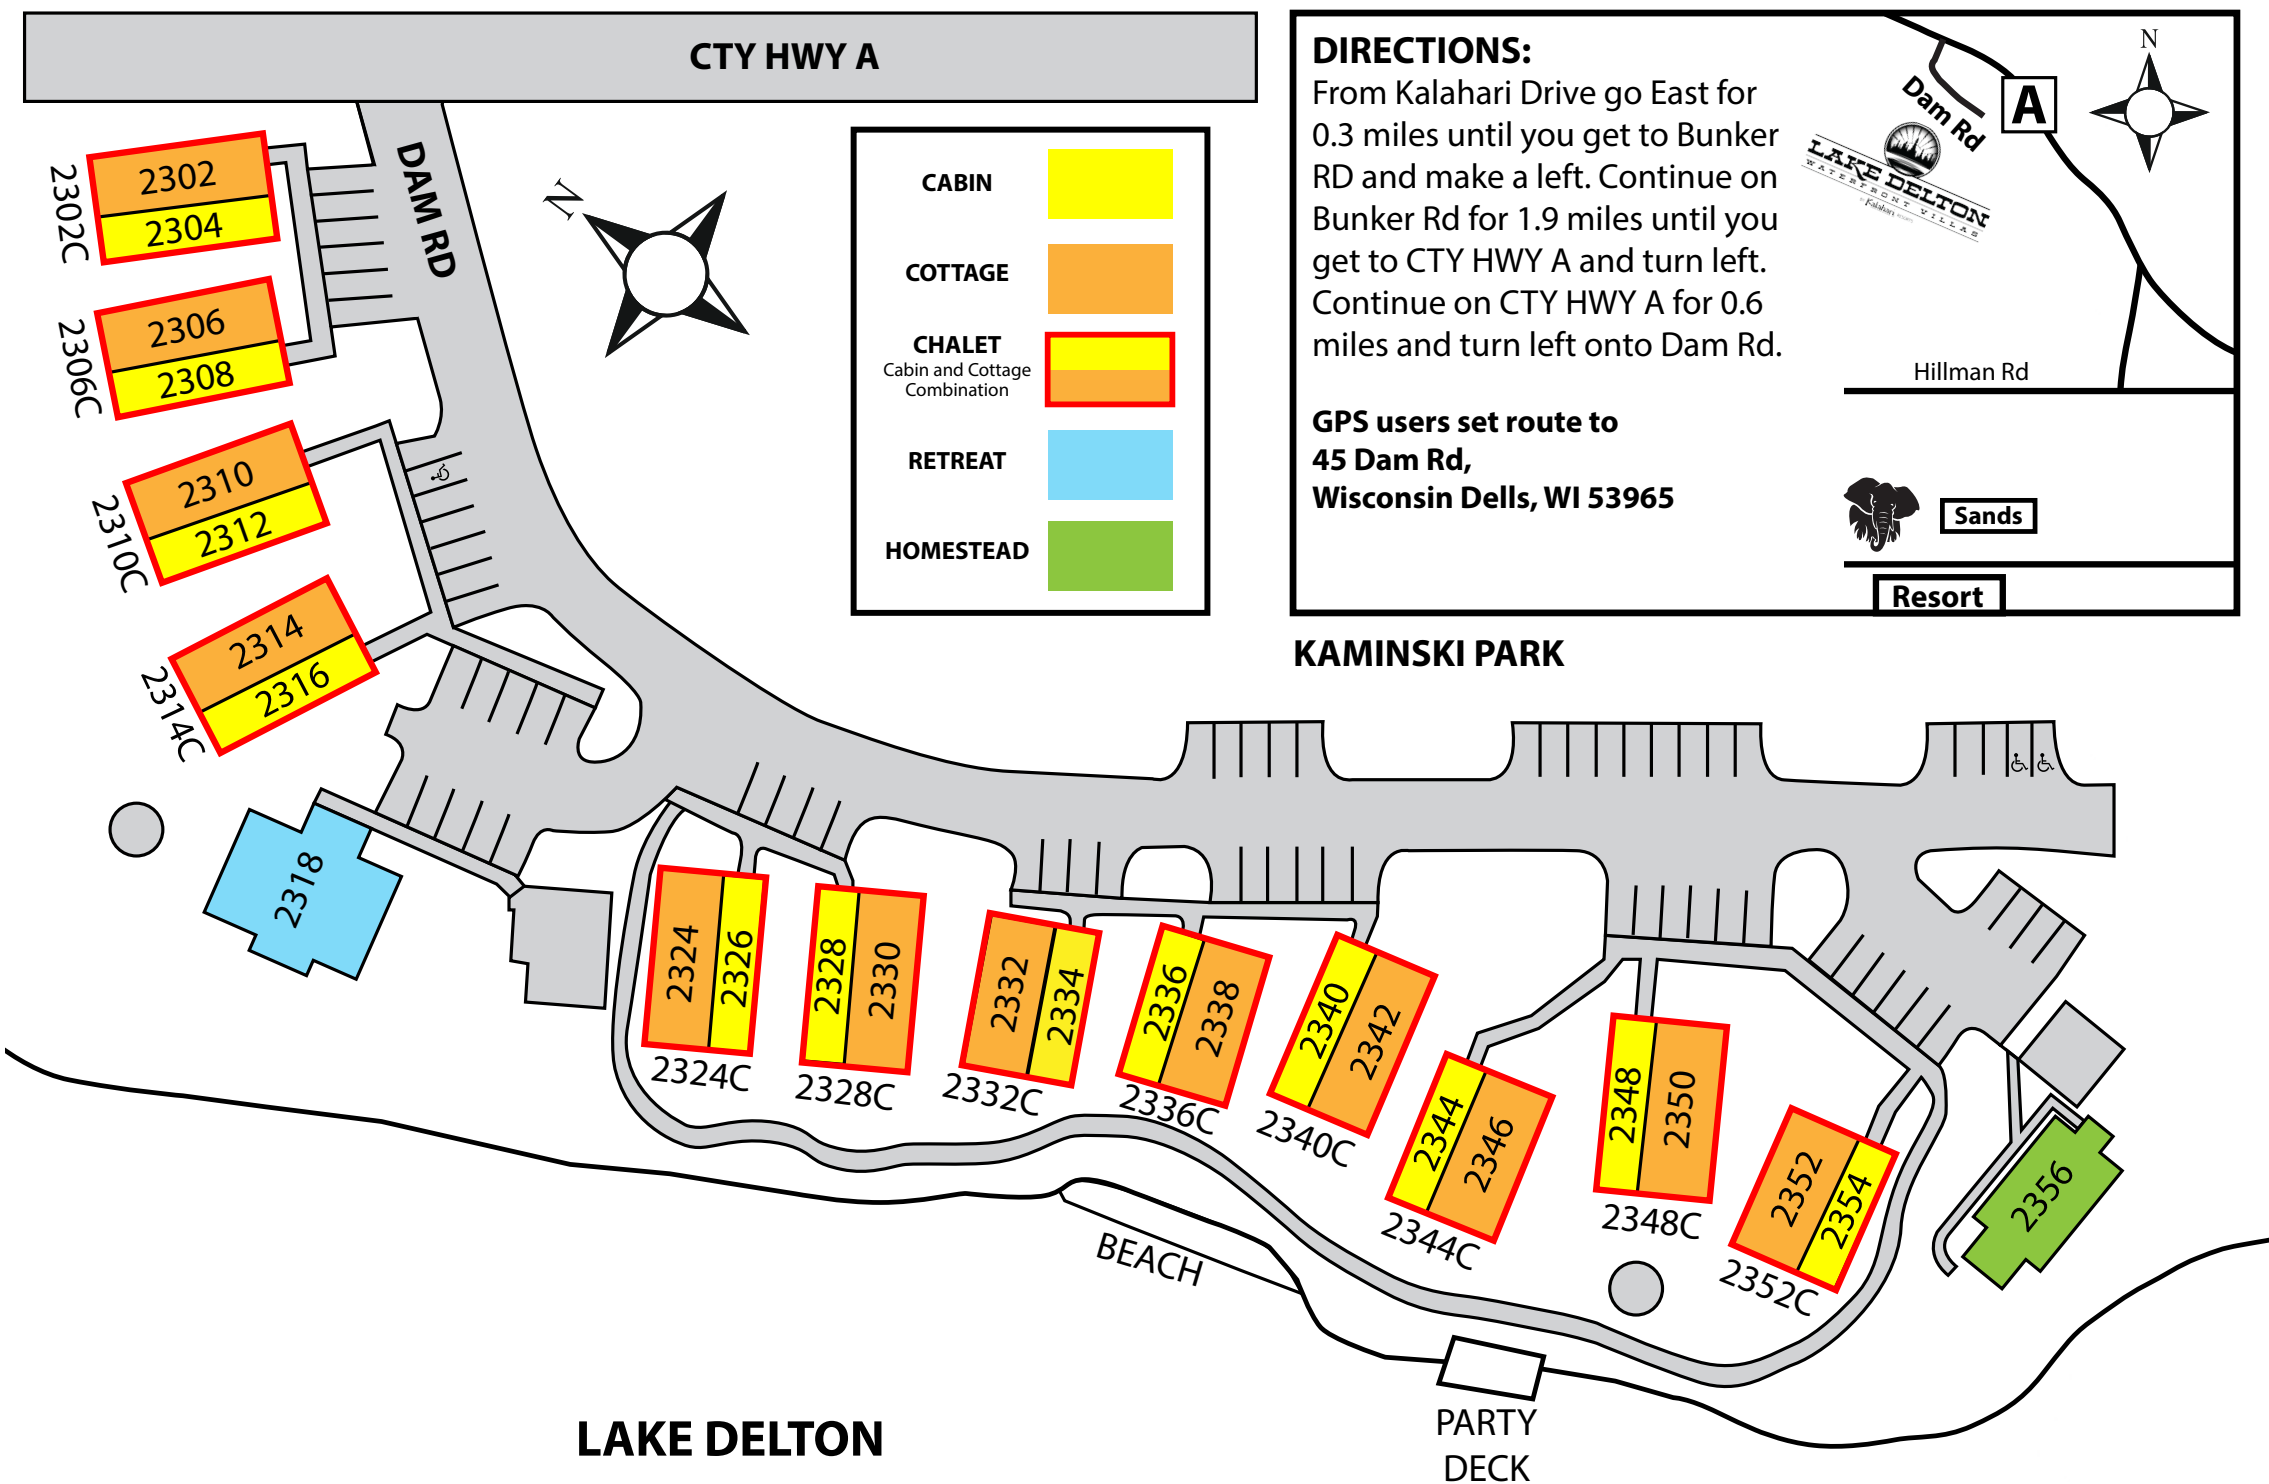

LAKE DELTON

WATERFRONT VILLAS

BY **Kalahari** RESORTS

TRAIL GUIDE

Guide:

Kalahari
RESORTS & CONVENTIONS

1305 KALAHARI DRIVE
WISCONSIN DELLS, WI
TOLL FREE 1-877-KALAHARI (525-2427)
KALAHARIRESORTS.COM

090823

TOM FOOLERY'S
ADVENTURE PARK

Tom Foolerys Adventure Park. An interactive world of fun and adventure with state-of-the-art thrill rides, games, and more! This whopping 100,000 sq ft theme park features a challenging ropes course, climbing wall challenges, an indoor zip line, bowling, laser tag, mini golf and 250 of the very best in arcade games - when it's time to dry off or you just want to up the thrill level, this adventurous park will have just what you need.

- Features include:
- 24 Lanes of Lave Flow Bowling
 - G-Force One
 - XD Dark Ride
 - Atomic Rush
 - Meteorace
 - Ferris Wheel
 - The Conquerors of Mt. Foolmore
 - Lazer Tag
 - Legends of the Lost Jungle
 - Toucan High Climb
 - Kalahari Carousel
 - Lil' Toucan Tree House
 - RevoFOOLtion
 - Lazer Frenzy
 - Arizona Sunshine
 - Maximum Foolcity
 - Arcade Games