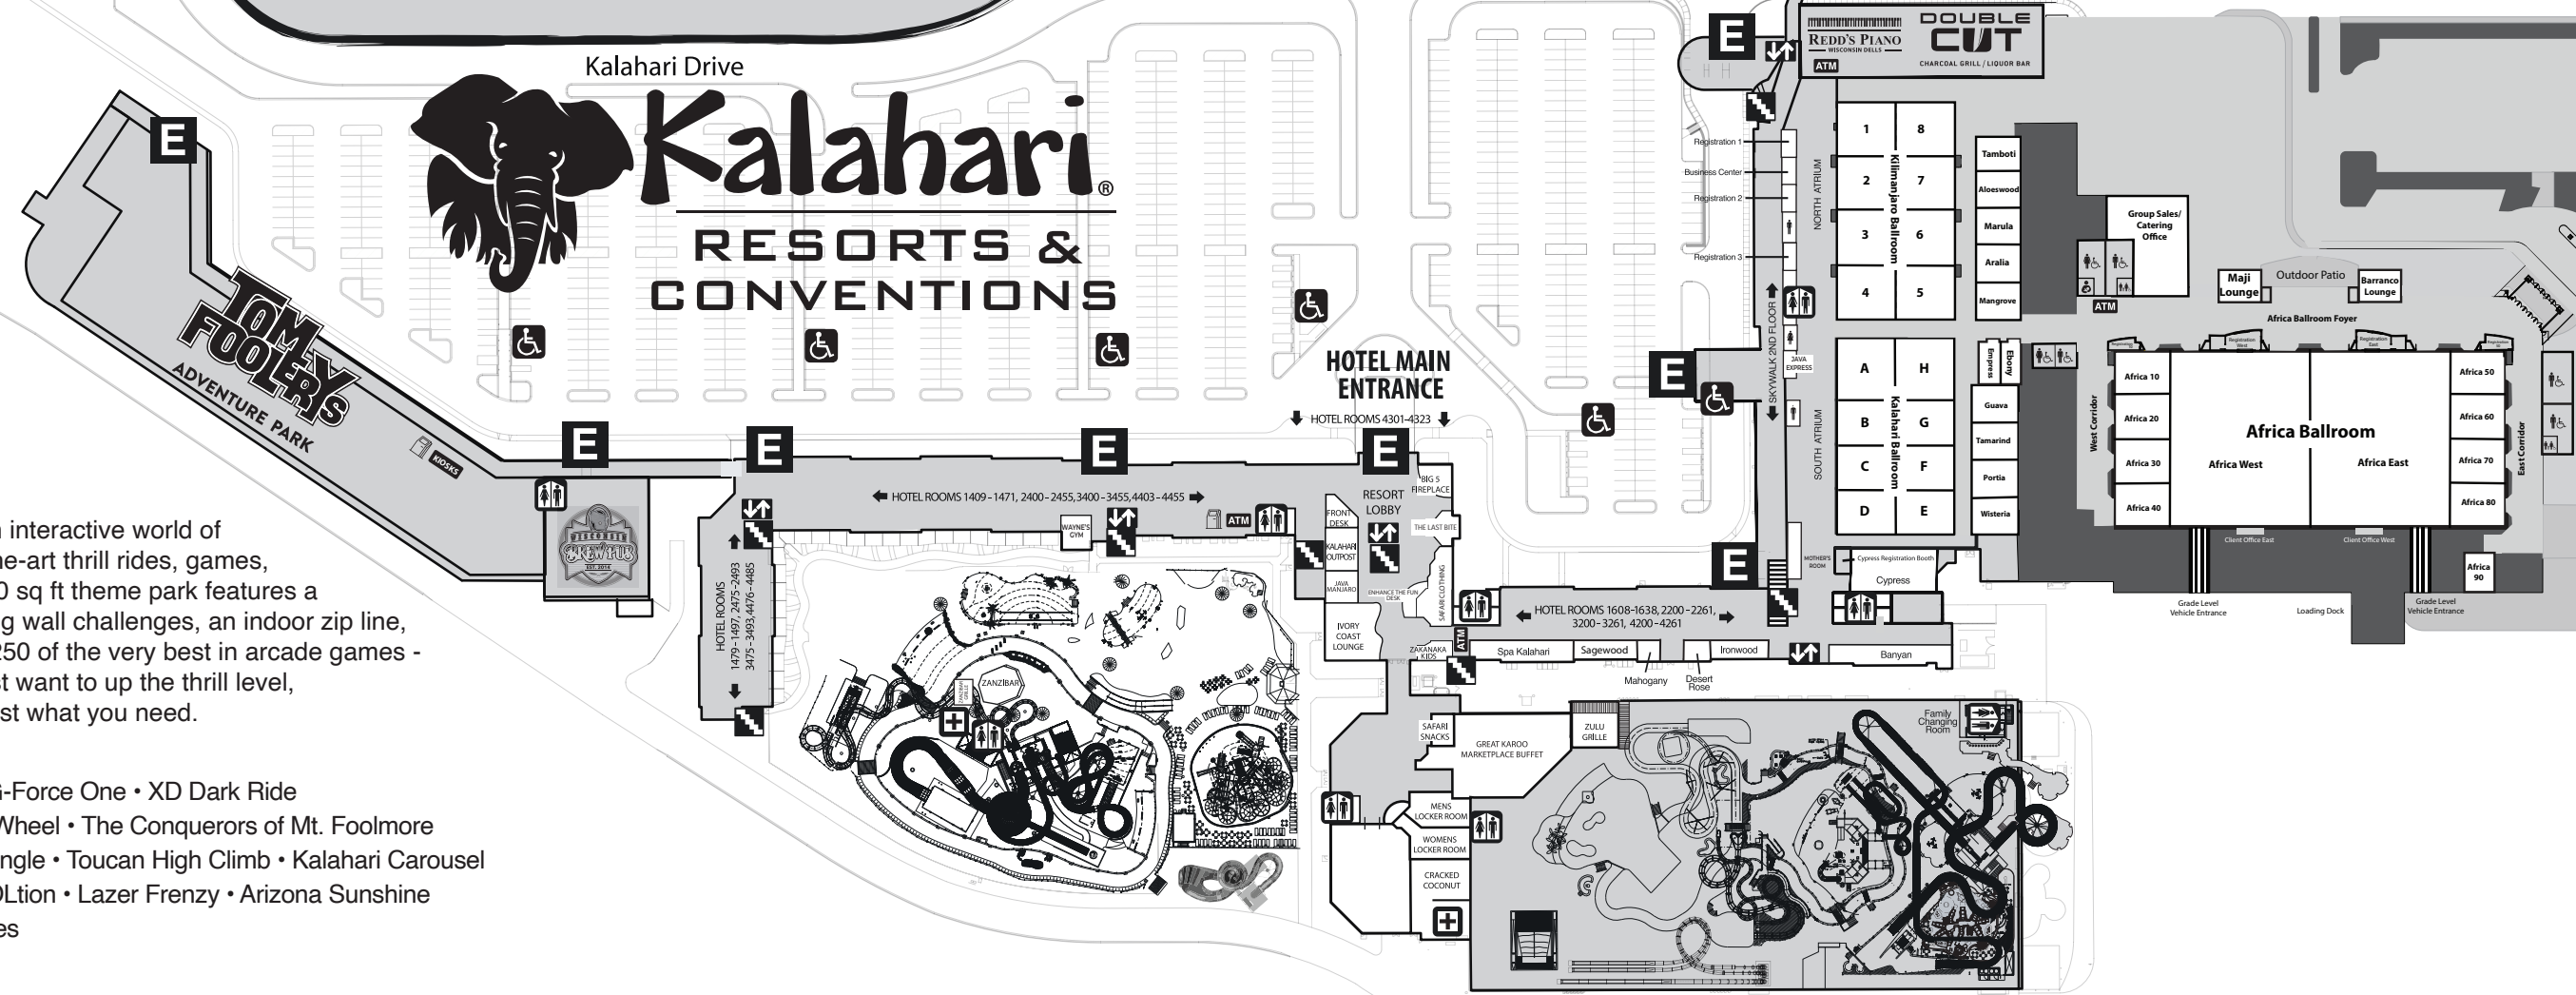

TOM FOOLERY'S
ADVENTURE PARK

Tom Foolerys Adventure Park. An interactive world of fun and adventure with state-of-the-art thrill rides, games, and more! This whopping 100,000 sq ft theme park features a challenging ropes course, climbing wall challenges, an indoor zip line, bowling, laser tag, mini golf and 250 of the very best in arcade games - when it's time to dry off or you just want to up the thrill level, this adventurous park will have just what you need.

- Features include:
- 24 Lanes of Lave Flow Bowling
 - G-Force One
 - XD Dark Ride
 - Atomic Rush
 - Meteorace
 - Ferris Wheel
 - The Conquerors of Mt. Foolmore
 - Lazer Tag
 - Legends of the Lost Jungle
 - Toucan High Climb
 - Kalahari Carousel
 - Lil' Toucan Tree House
 - RevoFOOLtion
 - Lazer Frenzy
 - Arizona Sunshine
 - Maximum Foolcity
 - Arcade Games